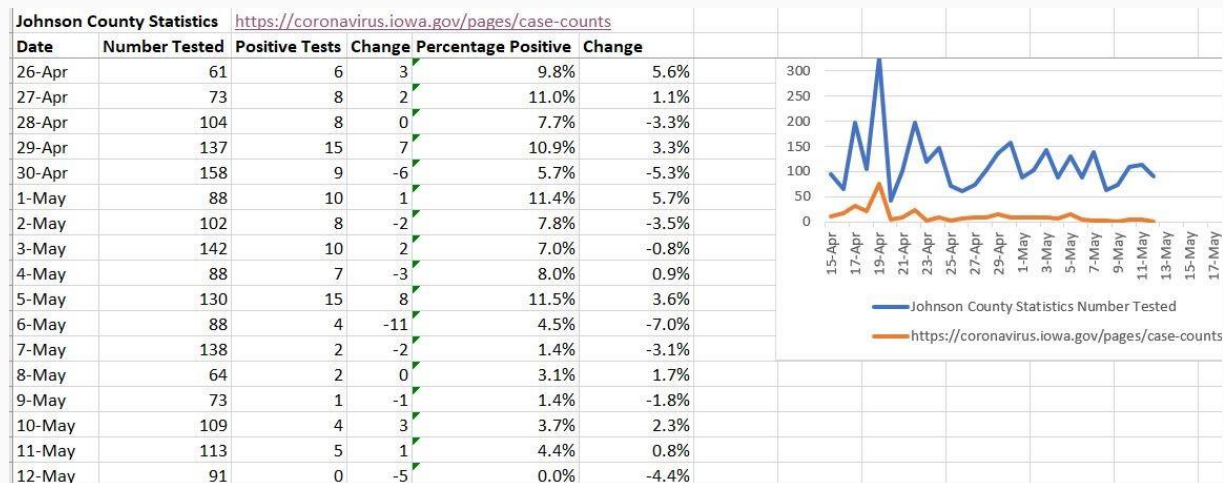

This decision is based on previous direction by public health experts to wait until new cases of COVID-19 have declined for 14 days in a row. Specifically, the CDC guidelines for “Opening Up America Again” defines this as:

- downward trajectory of documented cases within a 14-day period OR
- downward trajectory of positive tests as a percent of total tests within a 14-day period (flat or increasing volume of tests)

Using Johnson County statistics from <https://coronavirus.iowa.gov/pages/case-counts>, we put this data into a spreadsheet and are sharing it with you here.